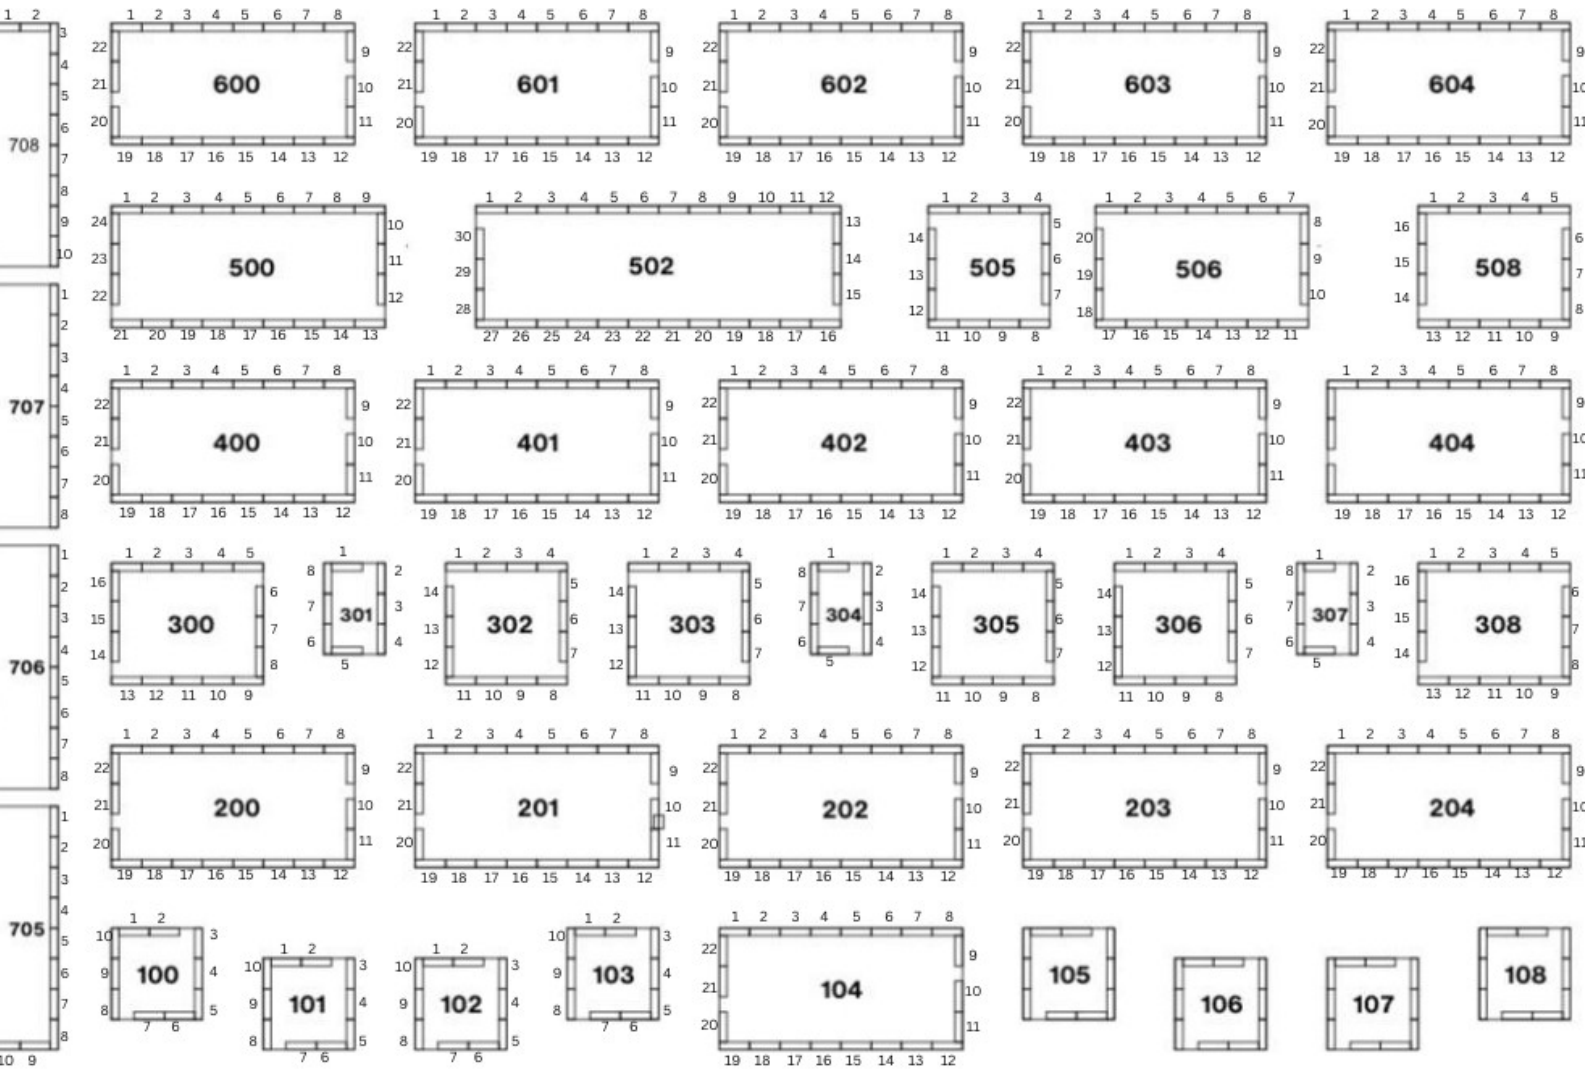

HALL C

Common Area
800

Entrance TCG

Entrance Sports Cards

Registration